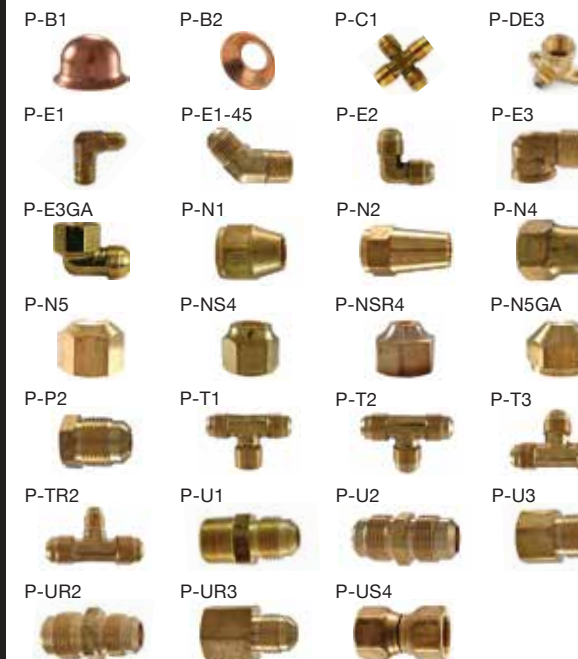

CerroBrass offers a wide variety of brass fittings for the industrial, commercial and residential markets that are both durable and versatile.

DOT NYLON AIR BRAKE

GARDEN HOSE

POL

BRONZE BRASS PIPE

SPECIAL DUTY VALVES

DRAIN COCKS

BRASS PIPE

COMPRESSION

GROUND PLUG VALVES

HOSE BARB

A-LIGN COMPRESSION

SAE 45° FLARE

GRIP-ON BARB

NEEDLE VALVES

HOSE & TRUCK VALVES

cerrobrass™

P.O. Box 66800 | St. Louis, MO 63166

cerroflow.com | 1-888-237-7611

cerrobrass™

Since the company began in 1908, Cerro has always maintained its pioneering spirit. From the early days of smelting brass ingots to becoming one of the innovators in the production and handling of copper tubing worldwide, Cerro has been an industry leader.